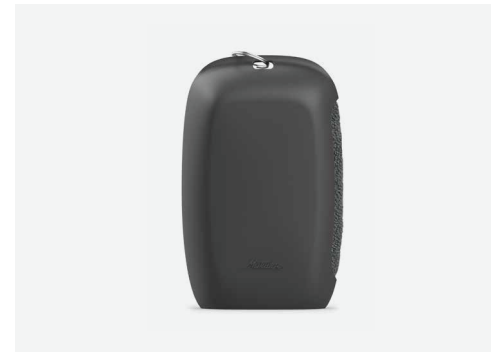

Matador®

NANODRY TREK TOWEL

NEW - FIRST AVAILABLE SHIP DATE JANUARY 1

SMALL FRONT

SMALL BACK

BLUE COLORWAY - FRONT

BLUE COLORWAY - BACK

PRODUCT DESCRIPTION:

This hand/face-sized towel is designed for lightweight, compact travel with maximum absorbency. The nanofiber material absorbs 2.3x its own weight in water and dries quickly. An included silicone case with a keyring makes it easy to attach the towel to the outside of your pack when not in use.

CHARCOAL SKU: MATNDS2001CH

FOREST SKU: MATNDS2001B

PACKAGING:
Gallery Box

FEATURES:

- Lightweight nanofiber material
- Absorbs 2.3x its own weight in water
- Quick drying
- Silicone travel case with carabiner
- Snap loop on towel for hanging
- Machine washable

TECH SPECS:

- **Weight:** 2 oz (34 g)
- **Dimensions:** 15 x 15 in (39 x 39 cm)
- **Materials:**
 - Nanofiber material
 - Silicone travel case
 - Stainless keyring