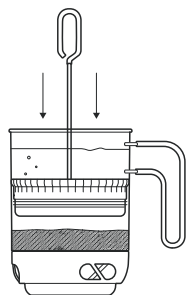

For use with BioLite KettlePot